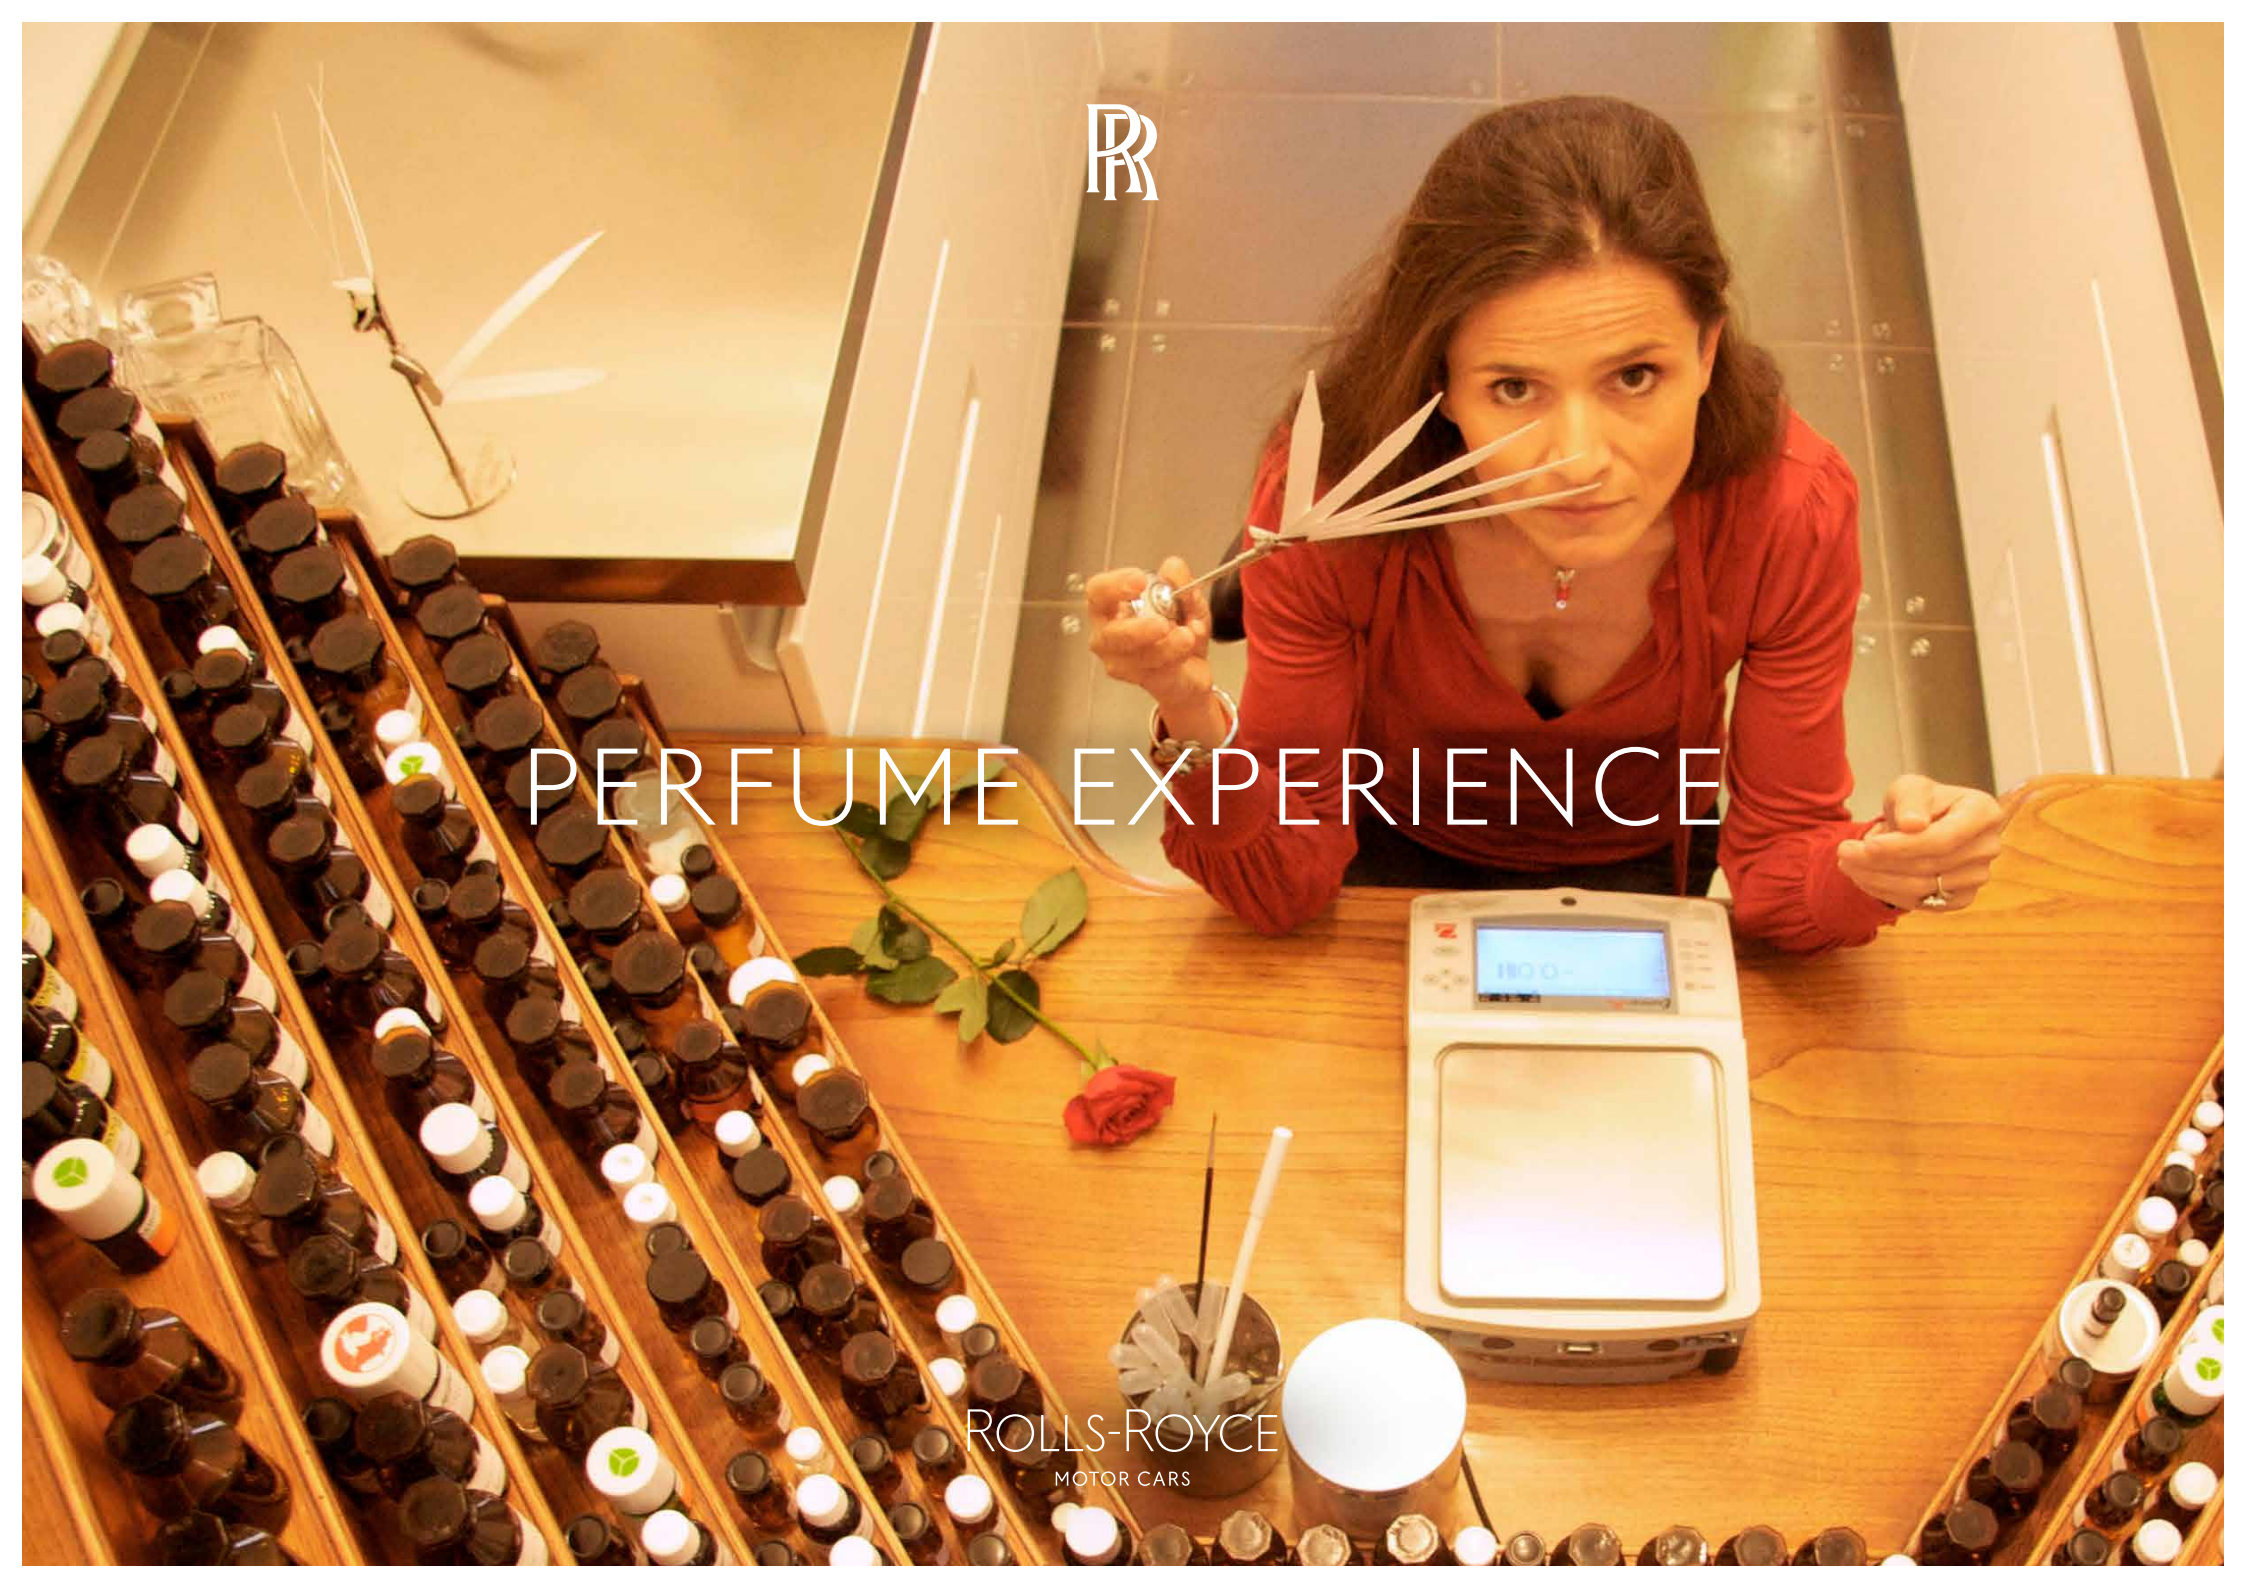

PERFUME EXPERIENCE

ROLLS-ROYCE
MOTOR CARS